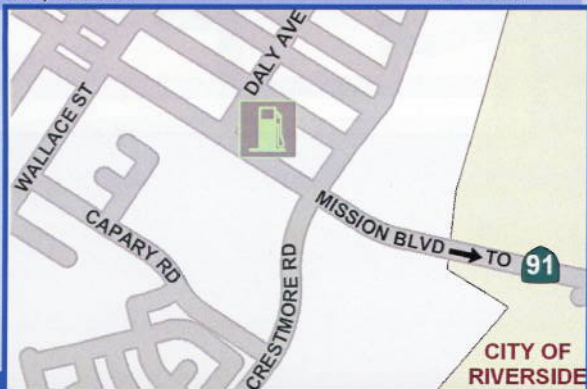

County of Riverside

Fuel Sites

Riverside – Unleaded/Ethanol/Car Wash Site 013

4293 Orange Street
Riverside, CA 92501

Open 7 days
24 Hours

Blythe – Unleaded/Ethanol/CNG/Car Wash Site 025

226 W. Barnard
Blythe, CA 92225

Palm Desert Sheriff's Station – Unleaded Site 024

73-700 Gerald Ford Avenue
Palm Desert, CA 92211

Open 7 days
Gated

Rubidoux - Transportation – Diesel Site 011

4725 Troy Court
Riverside, CA 92509

Tues - Fri
6:00 AM - 4:30 PM

Perris - Transportation – Diesel Site 003

220 S. G Street
Perris, CA 92370

Tues - Fri
6:00 AM - 4:30 PM

Thermal Sheriff's Station Site 026

86-628 Airport Blvd.
Thermal, CA 92274

Open 7 days
Gated

Rubidoux Garage – Unleaded/Car Wash Site 018

5293 Mission Blvd.
Riverside, CA 92509

Open 7 days
24 Hours

Thermal - Transportation – Unleaded/Diesel Site 002

86-199 Airport Blvd.
Thermal, CA 92274

Mon - Thurs
6:00 AM - 4:30 PM

Washington St. – Unleaded/Diesel/Propane Site 001