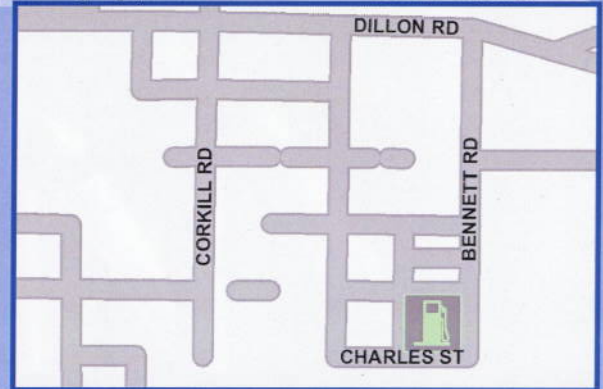

Perris – Unleaded/Car Wash Site 023

308 E. San Jacinto Avenue
Perris, CA 92570

Open 7 days
24 Hours

Sky Valley - Transportation – Diesel Site 012

19-003 Bennett Road
Desert Hot Springs, CA 92241

Tues - Fri
6:00 AM - 4:30 PM