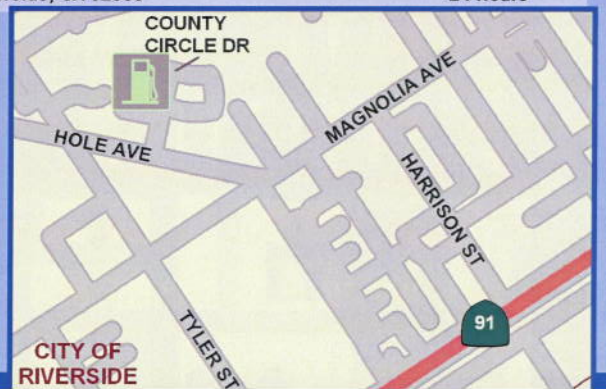

Beaumont - Transportation – Diesel Site 005

10901 Hannon Road
Beaumont, CA 92223

Mon - Thurs
6:00 AM - 4:30 PM

County Circle – Unleaded/Car Wash Site 017

4066 County Circle Drive
Riverside, CA 92503

Open 7 days
24 Hours

Palm Desert Sheriff's Station – Unleaded Site 024

73-700 Gerald Ford Avenue
Palm Desert, CA 92211

Open 7 days
Gated

Rubidoux - Transportation – Diesel Site 011

4725 Troy Court
Riverside, CA 92509

Tues - Fri
6:00 AM - 4:30 PM